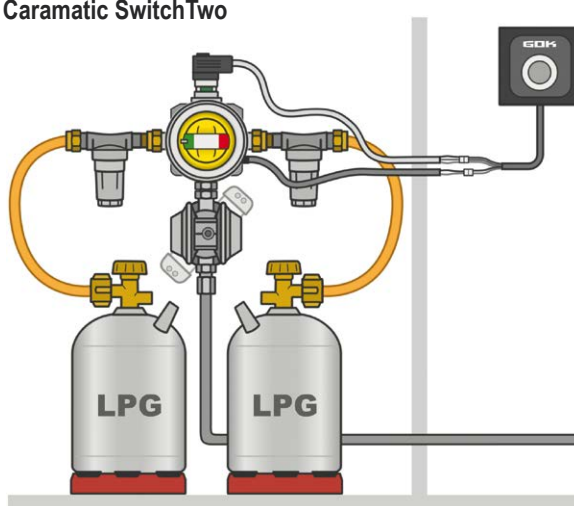

Shop packaging

Caramatic TwoControl – Remote display and regulator heating

Information and control unit with transmitter for remote display and de-icer regulator heating 71 300 00

Spare part

Information and control unit, 6 m connection cable	71 391 20
Cover frame, colour: anthracite	71 391 00
Transmitter for remote display, 2 m connection cable	71 390 00
De-icer regulator heating, 2 m connection cable	71 390 20

Application examples:

Caramatic DriveTwo

Caramatic SwitchTwo

Product news

Caramatic TwoControl – Regulator heating

What is Caramatic TwoControl?

The TwoControl is a de-icer regulator heating information and control unit which is used in caravans and motor caravans. Campers can thus monitor the de-icer regulator heating.

Where can I use the Caramatic TwoControl?

The system is suitable for gas pressure regulation systems, pressure regulators and changeover valves of the Caramatic line:

- DriveOne
- BasicOne with test point