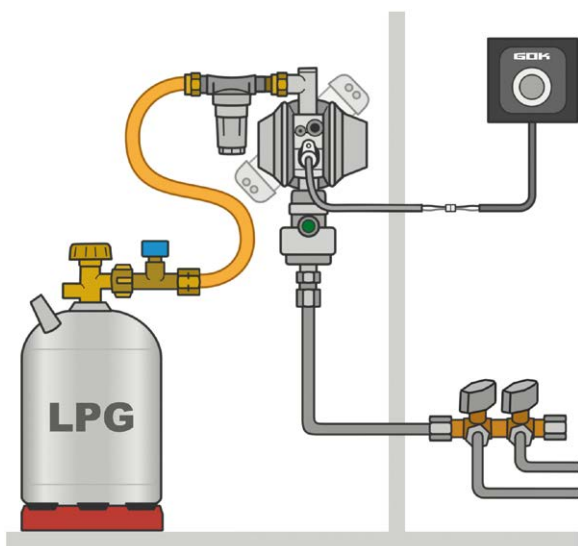

Where can I use the Caramatic TwoControl?

The system is suitable for gas pressure regulation systems, pressure regulators and changeover valves of the Caramatic line:

- DriveOne
- BasicOne with test point

The Caramatic TwoControl is also compatible with the following silver gas pressure regulation system from Truma:

- MonoControl CS

What are the benefits?

- Convenient gas system monitoring at a glance – with no need to open the gas locker
- Control the regulator heating at the push of a button
- Display the operating status of the regulator heating

Shop packaging

Caramatic TwoControl – Regulator heating

Information and control unit with de-icer regulator heating 71 300 20

Spare part

Information and control unit, 6 m connection cable 71 391 20

Cover frame, colour: anthracite 71 391 00

De-icer regulator heating, 2 m connection cable 71 390 20

Application examples:

Caramatic DriveOne

Caramatic BasicOne with test point