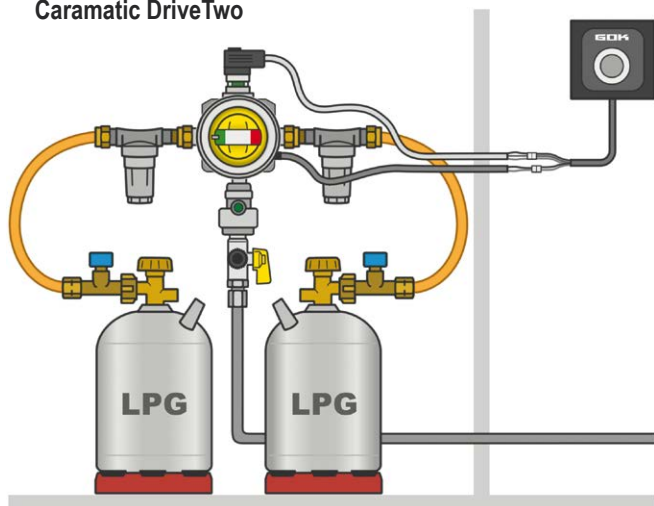

Shop packaging

Caramatic TwoControl – Remote display and regulator heating

Information and control unit with transmitter for remote display and de-icer regulator heating 71 300 00

Spare part

Information and control unit, 6 m connection cable	71 391 20
Cover frame, colour: anthracite	71 391 00
Transmitter for remote display, 2 m connection cable	71 390 00
De-icer regulator heating, 2 m connection cable	71 390 20

Application examples:

Caramatic DriveTwo

Caramatic SwitchTwo

Product news

Caramatic TwoControl – Regulator heating

What is Caramatic TwoControl?

The TwoControl is a de-icer regulator heating information and control unit which is used in caravans and motor caravans. Campers can thus monitor the de-icer regulator heating.

Where can I use the Caramatic TwoControl?

The system is suitable for gas pressure regulation systems, pressure regulators and changeover valves of the Caramatic line:

- DriveOne
- BasicOne with test point